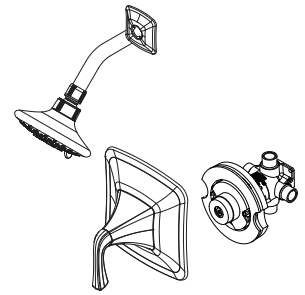

Selia™ Shower Only

- 8P5-WS2-SLSC Finish(C)
- 8P5-WS2-SLSK Finish(K)
- 8P5-WS2-SLSY Finish(Y)

Specifications

- Valve Included
- SecurePfit™ Trim
- Pressure Balanced

Features

- 1.8 GPM Flow Rate
- Multi-Function Shower Head (5 Functions: Full Spray, Massage, Combo, Rinse, and Drench)
- Includes OX8 Valve
- SecurePfit™ Trim
- Shower Only
- Plug Included
- Pressure Balanced
- PVD Finish (K Finish Only)
- Temperature Control Only
- Pforever Seal Ceramic Disc Valve
- Pforever Warranty®

Dimensions